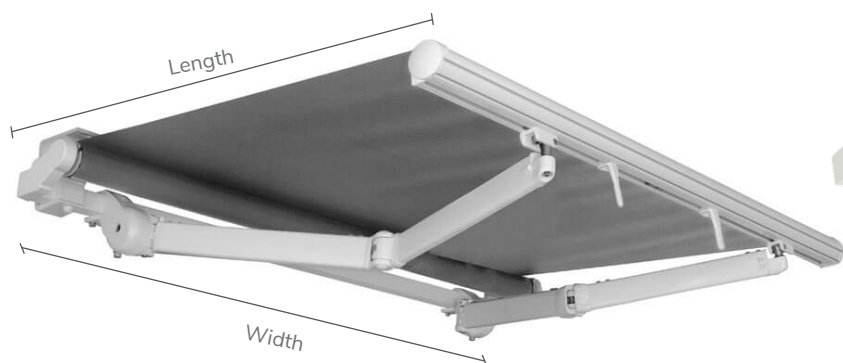

Motorised Retractable Awning

Mini Helix BAT, Italy

Available Colors

*For other colors, pre-order 1 month and consultation with our product consultant is needed

Available Size

Max. Width	6 m
Max. Length	2m | 2,5m | 3m
Max. Area	18 m²

> 4,5m with Center Support