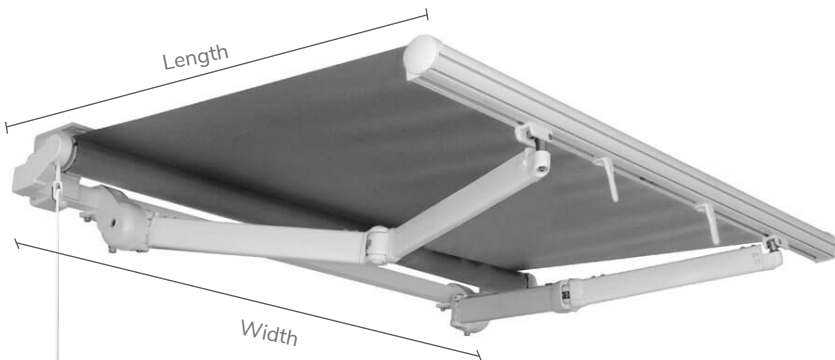

Note : > 4,5m with Center Support

Details

Manual System

Extra Feature

Rain Cover

Center Support

Mini Helix BAT, Italy

Available Colors