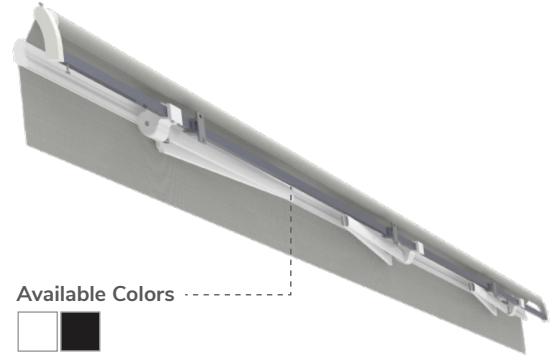

Motorised Retractable Awning

Standard