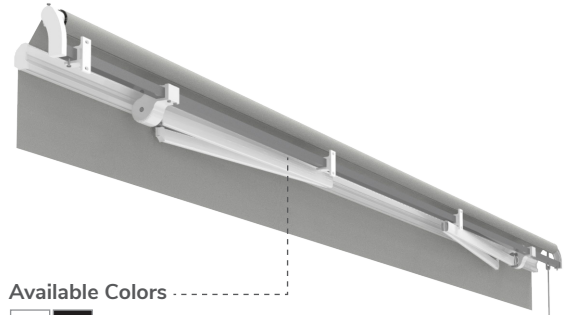

Manual Retractable Awning

Standard

Available Colors

*For other colors, pre-order 1 month and consultation with our product consultant is needed

Available Size

Max. Width	6 m
Max. Length	2m | 2,5m | 3m
Max. Area	18 m²

Note : > 4,5m with Center Support