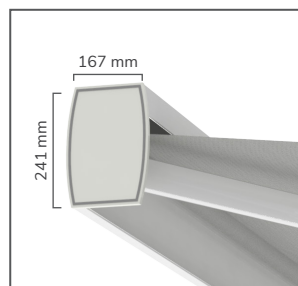

Motorised Retractable Awning

Standard

Available Colors

*For other colors, pre-order 1 month and consultation with our product consultant is needed

Available Size

Width	2,5 - 5,9 m	2 arm
Width	6 - 8,9 m	3 arm
Width	9 - 12 m	4 arm
Max. Length	2m | 2,5m | 3m	

Note : > 4,5m with Center Support

Details

Extra Feature

Epica Box Bat, Italy

Available Colors

*For other colors, pre-order 1 month and consultation with our product consultant is needed

Available Size

Max. Width	6 m
Max. Length	2m | 2,5m | 3m
Max. Area	18 m²

Details

Somfy, France