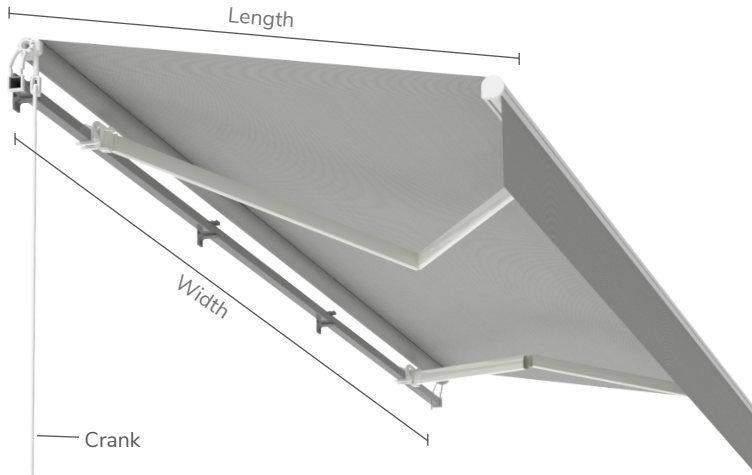

Manual Retractable Awning

Standard

Available Colors

*For other colors, pre-order 1 month and consultation with our product consultant is needed

Available Size

Max. Width	6 m
Max. Length	2m | 2,5m | 3m
Max. Area	18 m²

Note : > 4,5m with Center Support