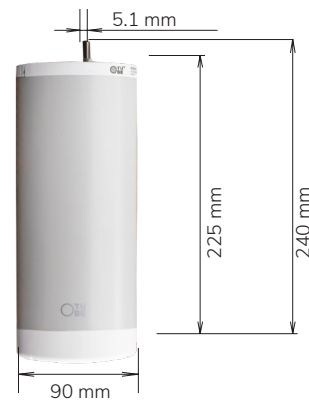

TUBE - NC50 N2

- Available in RTS & WT
- Available capacity for 50 Kg
- Touch Motion Feature for RTS
- Adjustable Limit for RTS
- Able to operate when there is no electricity
- Compatible with the accessories NC50 N2
- 5 years warranty for Motor