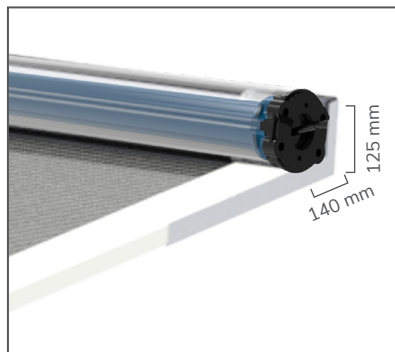

Motor Altus 50
*Details on page 36