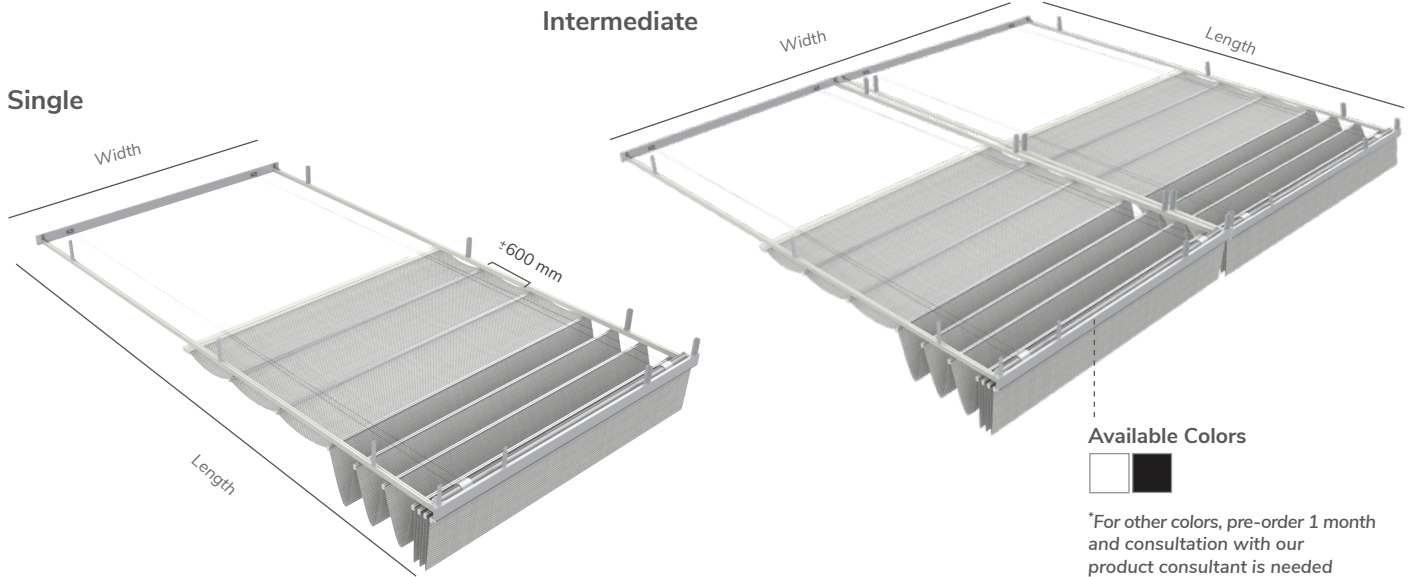

Available Size

Width	1 m - 3 m
Length	1 m - 6 m
Max. Area	18 m ²

Available Colors

*For other colors, pre-order 1 month and consultation with our product consultant is needed

Interior L Shape Skylight

Available Colors

*For other colors, pre-order 1 month and consultation with our product consultant is needed

Details

Motor Altus 50
*Details on page 36

Available Size

Max. Width	2 m
Max. Length 1	1,5 m
Max. Length 2	3 m
Max. Area	9 m ²

Interior Skylight Vellum

Available Colors

*For other colors, pre-order 1 month and consultation with our product consultant is needed

Details

Motor Altus 50
*Details on page 36

Available Size

Single

Max. Width	6 m
Max. Length	8 m
Max. Area	48 m ²