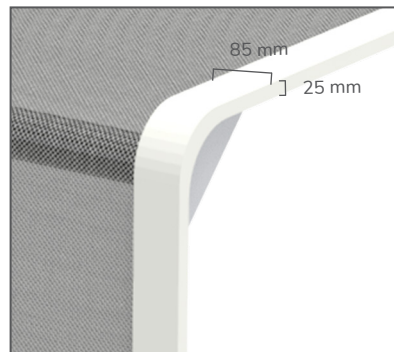

Available Size

Max. Width	2 m
Max. Length 1	1,5 m
Max. Length 2	3 m
Max. Area	9 m²