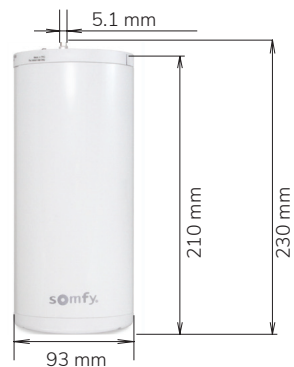

IRISMO PLUS

- Available in RTS, DCT, WT
- Capacity available 35 kg
- Sound level: 44 dB
- Nominal Speed: 15 cm/s
- Touch Motion Feature for RTS & DCT
- Adjustable Limit for RTS & DCT
- Able to operate when there is no electricity
- 5 years warranty for Motor