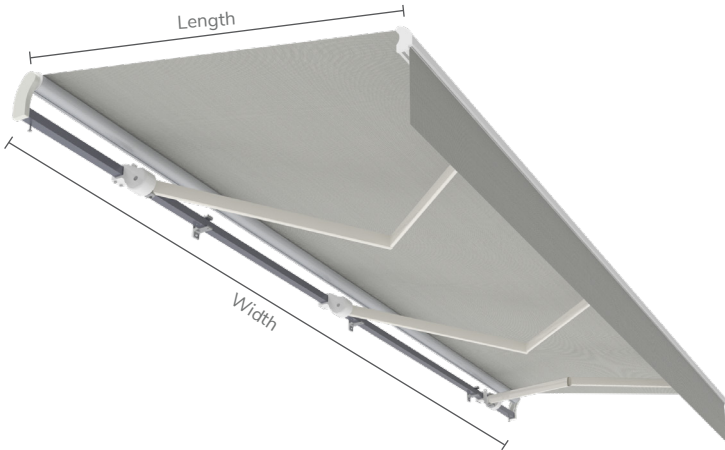

Motorised Retractable Awning

Standard