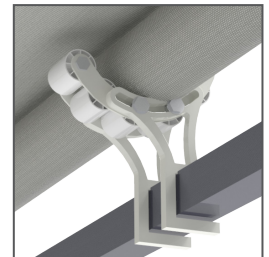

Note : > 4,5m with Center Support

Details

Manual System

Extra Feature

Rain Cover

Center Support

Mini Helix BAT, Italy

Available Colors