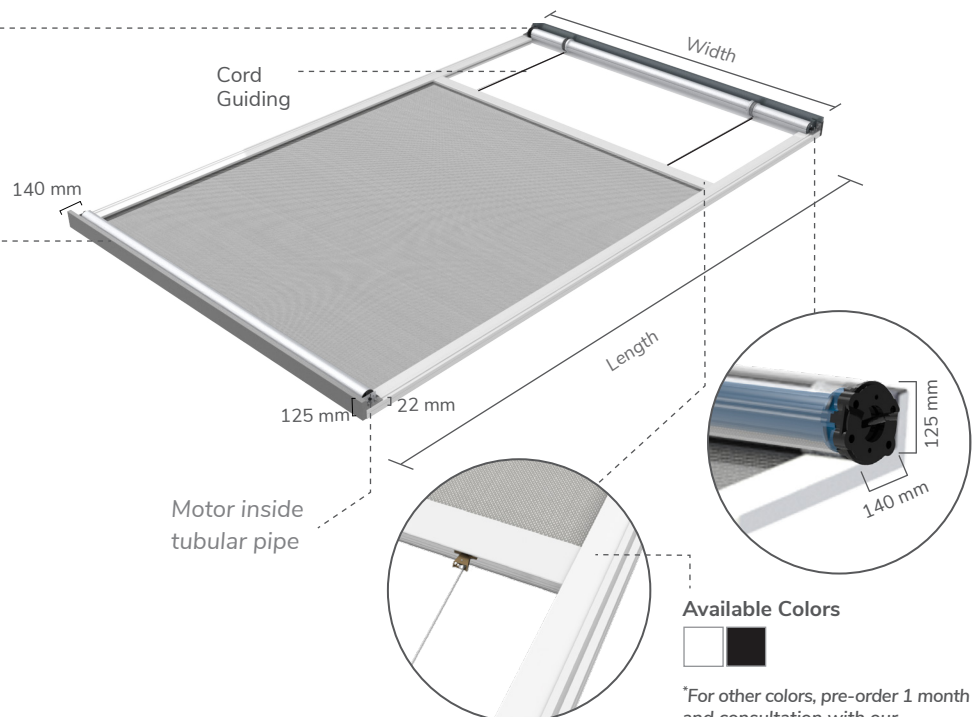

Available Size

Width	1 m - 3 m
Length	1 m - 6 m
Max. Area	18 m²

Available Colors

*For other colors, pre-order 1 month and consultation with our product consultant is needed