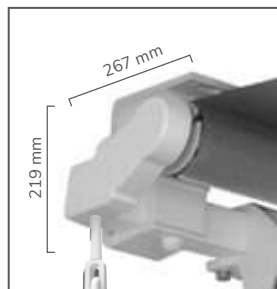

Details

2 years warranty for component