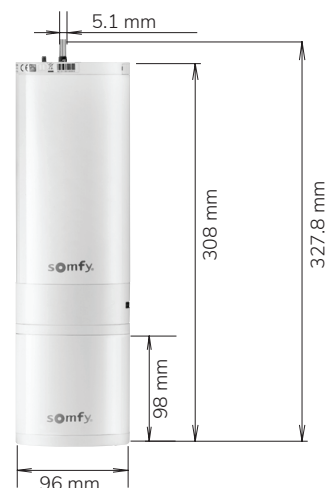

IRISMO PLUS WIREFREE

- Available Type RTS with capacity 35 kg
- Sound level: 44 dB
- Nominal Speed: 15 cm/s
- Touch Motion Feature for RTS & DCT
- Adjustable Limit
- Battery capacity: 2000 mAh
- Charger Connector: USB 2.0 Micro-B
- 2 years warranty for Battery & 5 years for Motor