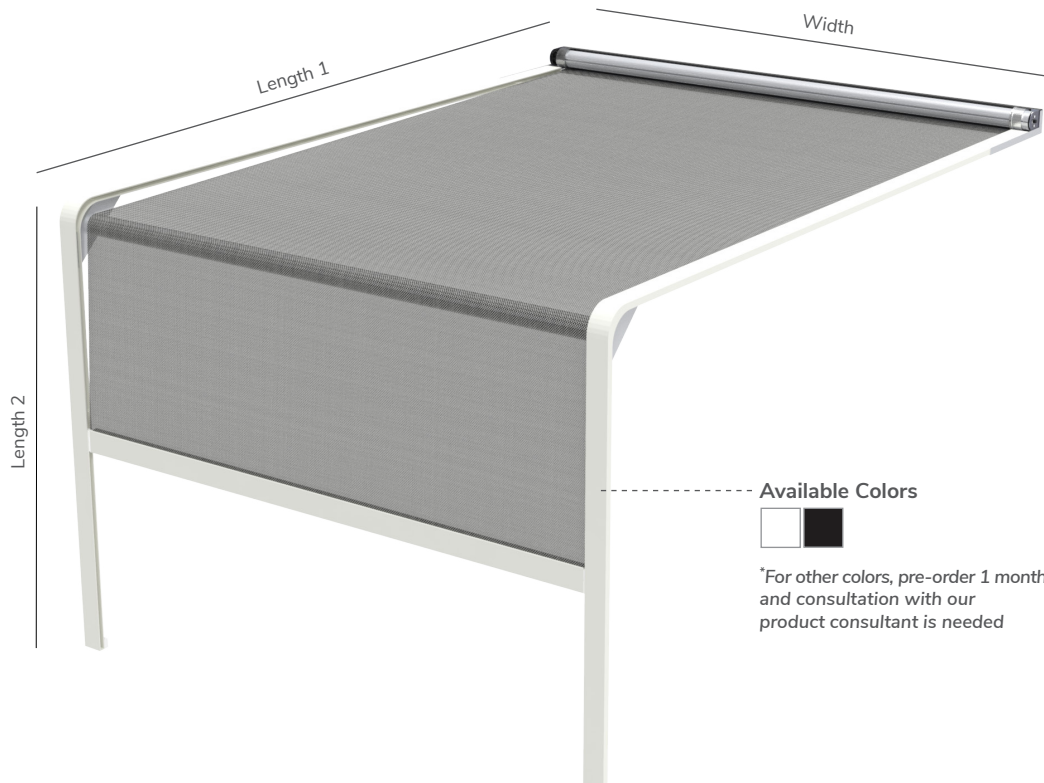

Automatic tension adjuster skylight flat with FTS, the motor will automatically pull fabric when it stops. Therefore, the fabric will look straight, not curving when it's closed.

Motor FTS 25/17
Inside tubular tube

Available Size

Width	1 m - 3 m
Length	1 m - 6 m
Max. Area	18 m ²

Available Colors

*For other colors, pre-order 1 month and consultation with our product consultant is needed

Interior L Shape Skylight

Available Colors