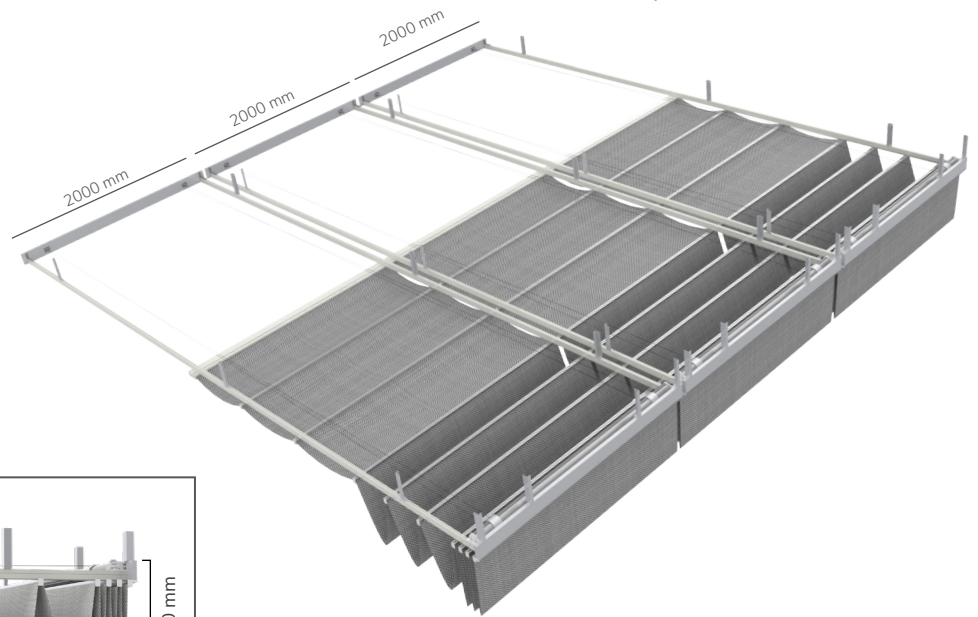

Interior Skylight Vellum

Available Colors

*For other colors, pre-order 1 month and consultation with our product consultant is needed

Details

Available Size

Single

Max. Width	6 m
Max. Length	8 m
Max. Area	48 m²

Intermediate

Max. Width	8 m
Max. Length	8 m
Max. Area	64 m²

Notes :

- More than 2 m need extra support