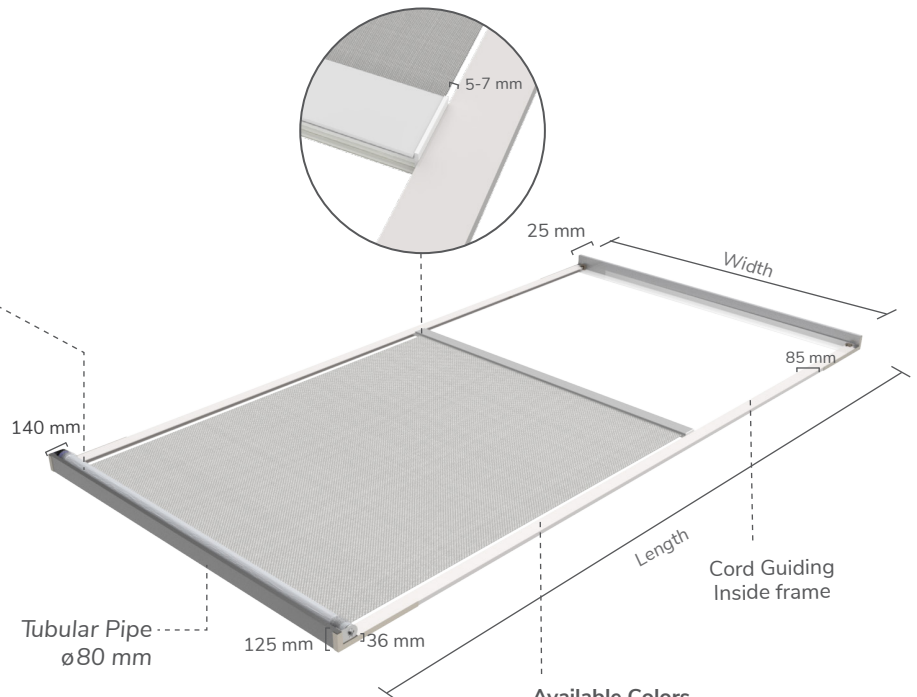

Interior Skylight Flat

Standard Motorised

Motor Altus 50 30/17 , 40/17
Inside tubular tube
*Details on page 36

Available Size

Width	1 m - 2 m
Length	1 m - 4 m
Max. Area	8 m²

Notes:

Recommended for lighter fabric

Available Colors

*For other colors, pre-order 1 month and consultation with our product consultant is needed

FTS Somfy (Fabric Tension System)

Automatic tension adjuster skylight flat with FTS, the motor will automatically pull fabric when it stops. Therefore, the fabric will look straight, not curving when it's closed.

Motor FTS 25/17
Inside tubular tube