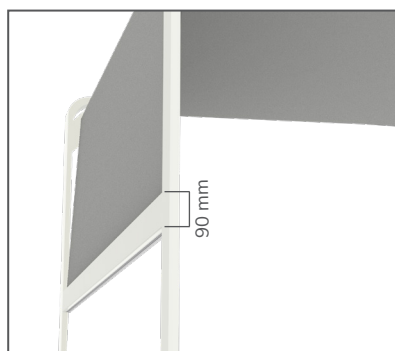

Available Size

Max. Width	2 m
Max. Length 1	1,5 m
Max. Length 2	3 m
Max. Area	9 m²