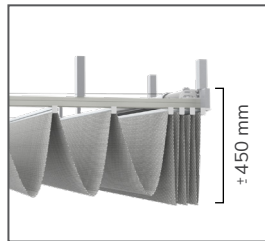

Interior Skylight Vellum

Available Colors

*For other colors, pre-order 1 month and consultation with our product consultant is needed

Details

Motor Altus 50
*Details on page 36

Available Size

Single

Max. Width	6 m
Max. Length	8 m
Max. Area	48 m ²