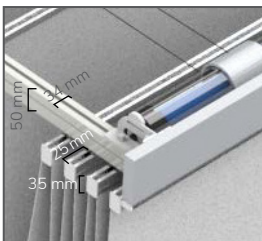

Interior Skylight Vellum

Available Colors

*For other colors, pre-order 1 month and consultation with our product consultant is needed

Details

Motor Altus 50
*Details on page 36

Available Size

Single

Max. Width	6 m
Max. Length	8 m
Max. Area	48 m ²