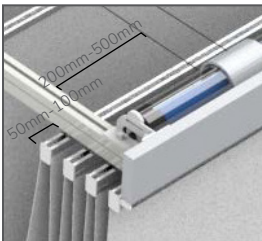

Interior Skylight Vellum

Available Colors

*For other colors, pre-order 1 month and consultation with our product consultant is needed

Details

Motor Altus 50
*Details on page 36

Available Size

Single

Max. Width	6 m
Max. Length	8 m
Max. Area	48 m ²