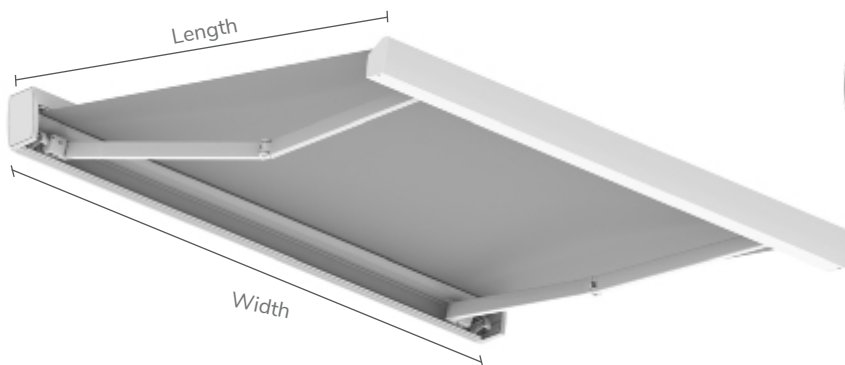

Note : > 4,5m with Center Support

Details

Motorised System

Extra Feature

Rain Cover

Center Support

Epica Box Bat, Italy

Available Colors